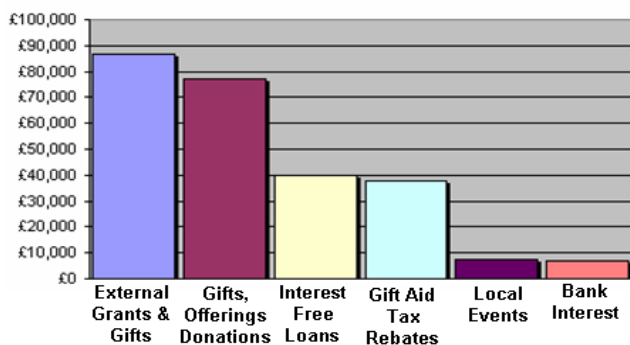

STAPLEHURST FREE CHURCH BUILDING PROJECT

NEWSLETTER 3
June 2007

HIS Project
People
Building
Purpose

Welcome

This is the third brief newsletter which is specifically for those supporting and interested in the total rebuilding of Staplehurst Free Church (SFC), Kent. As in previous newsletters, we start with a big 'Thank You!' to everyone who has given money to this cause. Since the second newsletter last November, an amazing £105,000 has been added to the building fund, bringing the total to just over £255,770. But with an estimated cost of £1.4million for the rebuild scheme, there is still some way to go!

Fundraising by Type

Interest is Up

Many people recognise the value that faith-based organisations deliver to communities and, even if individuals or organisations do not have Christian faith outlook, they still actively support projects being undertaken by organisations like SFC. Each week there are on average 250-300 person visits to the 20 or so activities that SFC runs and this shows just how much the current building is used. This figure will go up when the